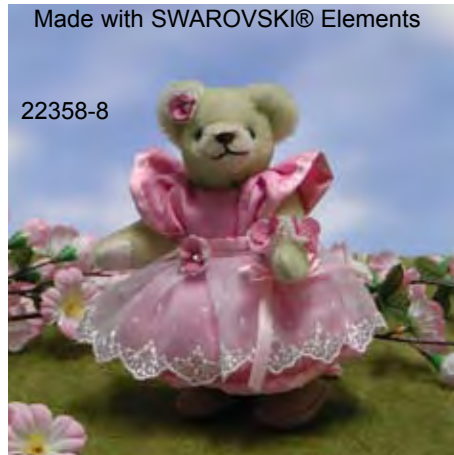

22356-4

20406-8 **Peppina**, 13 1/2 inch
20407-5 **Peppino**, 14 1/4 inch
each: Mohair, Excelsior filling,
Growler voice, Limited Edition 50 pieces

22358-8 **Little Cherry Blossom**, 6 inch
Mohair, Excelsior filling, green eyes,
Made with SWAROVSKI® Elements,
Limited Edition 25 pieces